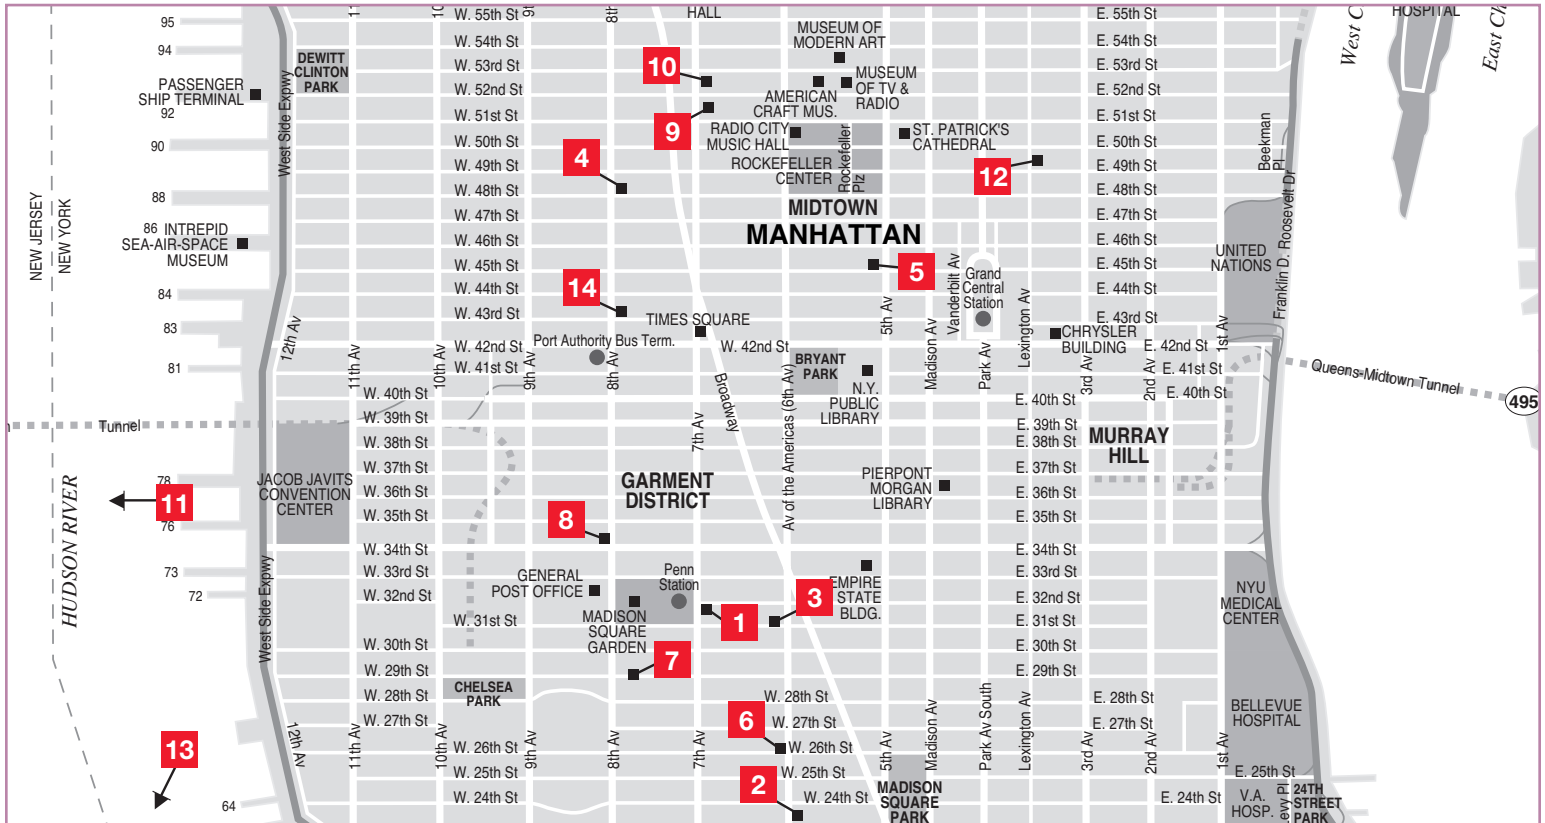

O F F I C I A L H O T E L I N F O R M A T I O N

| Property | SGL/DBL/TPL/QUAD |
|--|-------------------|
| 1 Affinia Manhattan 371 7th Avenue | \$389/389/NA/NA |
| 2 Hampton Inn Manhattan Chelsea 108 W. 24th Street | \$304/314/NA/NA |
| 3 Hampton Inn Manhattan Madison Square Garden 116 W. 31st Street | \$304/314/NA/NA |
| 4 Hilton Garden Inn Times Square 790 8th Avenue | \$399/409/429/449 |
| 5 Holiday Inn Express 5th Avenue 15 W. 45th Street | \$379/379/NA/NA |
| 6 Holiday Inn Manhattan 6th Avenue 125 W. 26th Street | \$359/359/379/NA |
| 7 Holiday Inn Express Madison Square Garden 232 W. 29th Street | \$304/314/NA/NA |

| Property | SGL/DBL/TPL/QUAD |
|--|--|
| 8 New Yorker 481 8th Avenue | \$375/375/380/400 |
| 9 Sheraton Manhattan at Times Square 790 7th Avenue | \$399/399/429/459 |
| 10 Sheraton New York Hotel & Towers 811 7th Avenue | \$399/399/429/459 |
| 11 Sheraton Suites on the Hudson 500 Harbor Boulevard, Weehawken, NJ | \$339/339/379/379 *access the center via water taxi |
| 12 W New York 541 Lexington Avenue | \$409/409/NA/NA |
| 13 Westin Jersey City 479 Washington Boulevard, Jersey City, NJ | \$231/251/NA/NA |
| 14 Westin New York at Times Square 270 W. 43rd Street | \$419/419/439/459 |